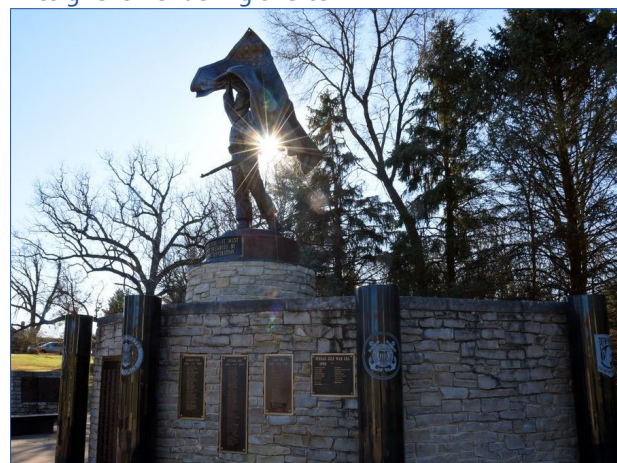

Kane County Veteran's Memorial

Geneva, Illinois

Funded by a grant from the Grand Victoria Foundation

Artist's Model of Site

The Kane County Veteran's Memorial was dedicated November 11, 2004

Artist: Guy Bellaver,
St. Charles, IL

Engineer: Rempe-Sharpe &
Associates, Geneva, IL

Contractor: MIC Construction,
Batavia, IL

Rempe-Sharpe was honored to participate in this project.

Designer's Rendering of Site

Stunning Completed Memorial